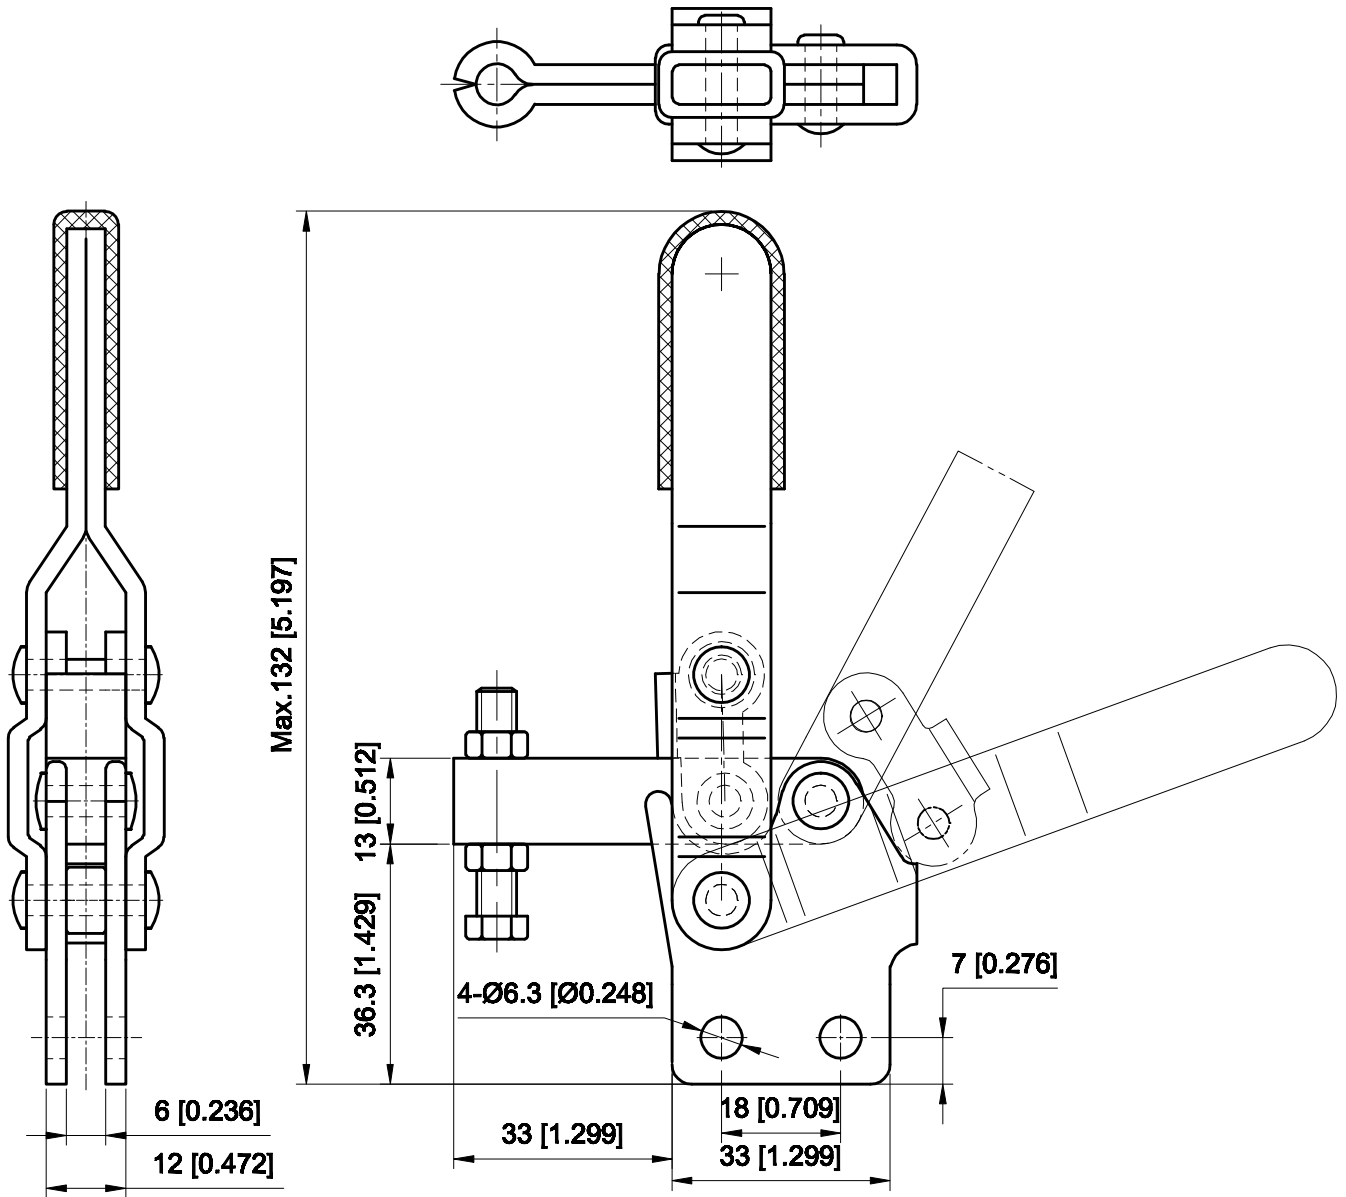

PART NUMBER: CH-12401

BAR OPENS:95°

HANDLE OPENS:65°

SPINDLE SUPPLIED:CH-SA-064010