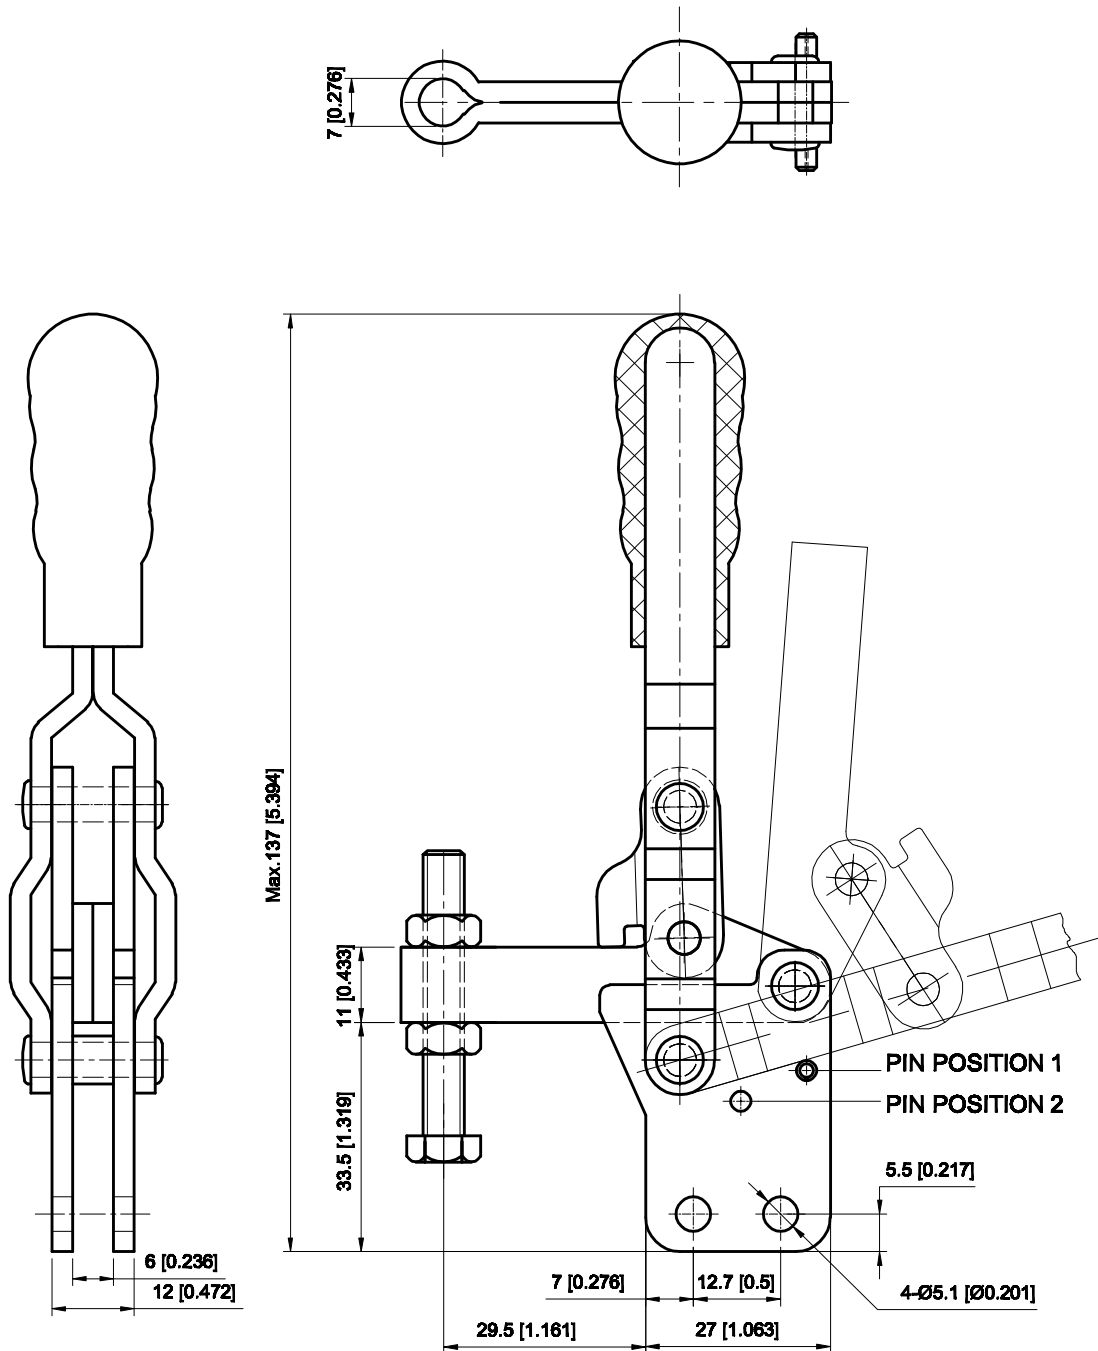

PART NUMBER: CH-11501-C

BAR OPENS:95°~185°

HANDLE OPENS:75°~110°

SPINDLE SUPPLIED:CH-SA-065010