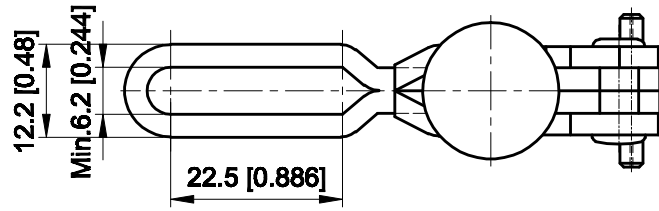

PART NUMBER: CH-11501-B

BAR OPENS: 95'~185'
HANDLE OPENS: 75'~110'
SPINDLE SUPPLIED: CH-SA-065010