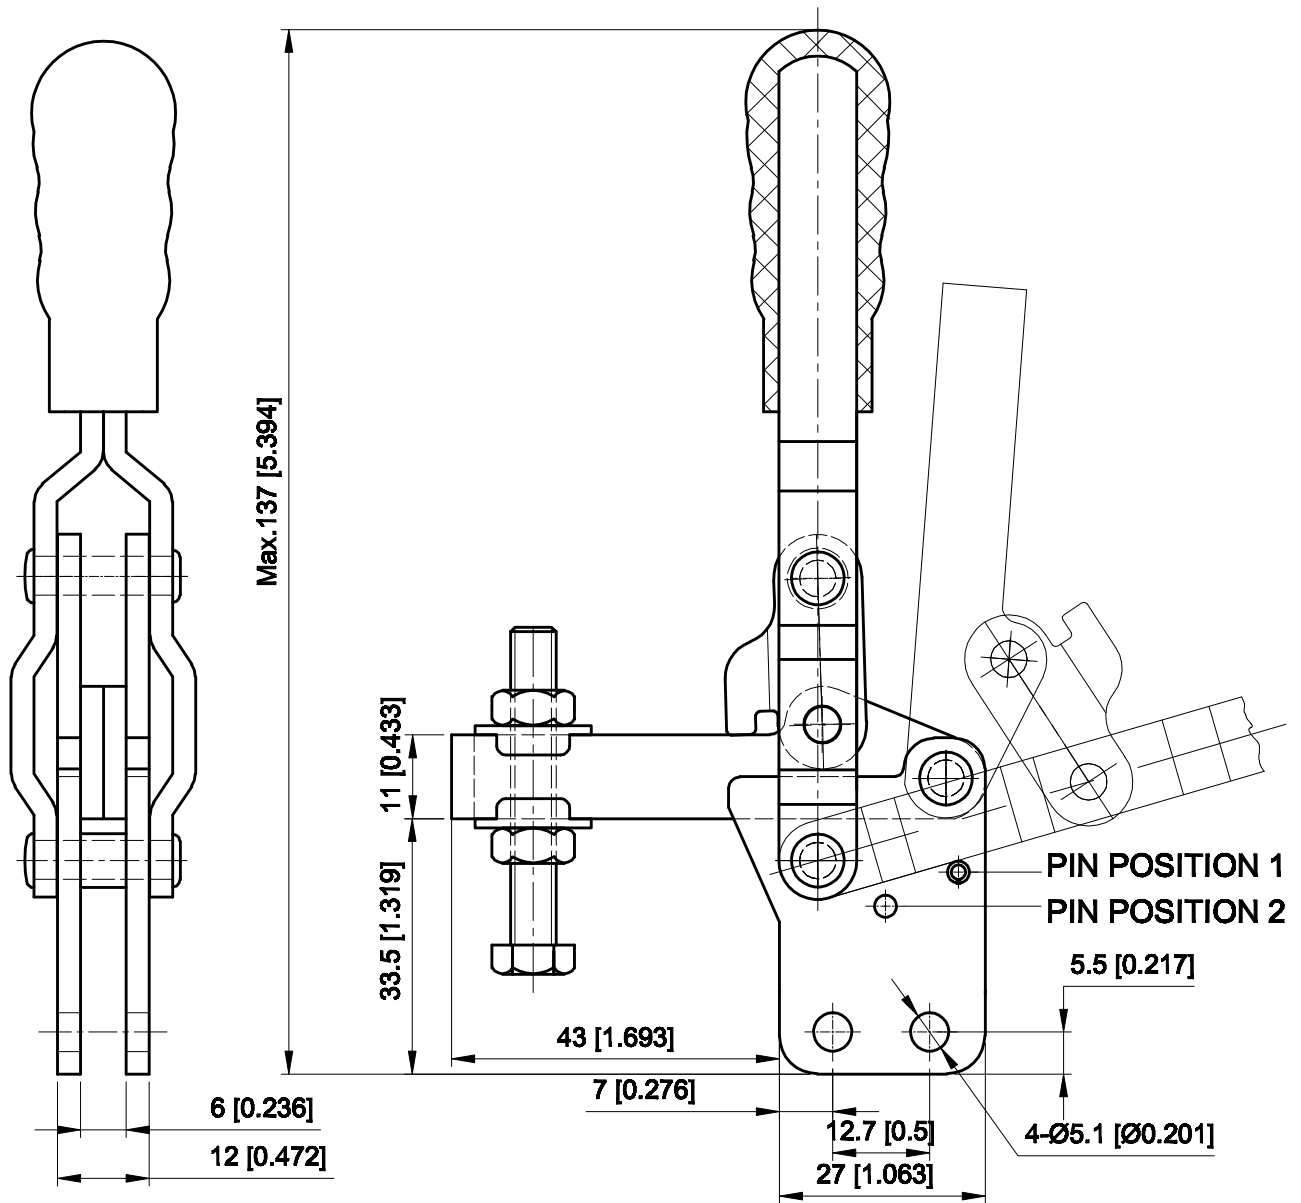

PART NUMBER: CH-11501-B

BAR OPENS: 95'~185'
HANDLE OPENS: 75'~110'
SPINDLE SUPPLIED: CH-SA-065010