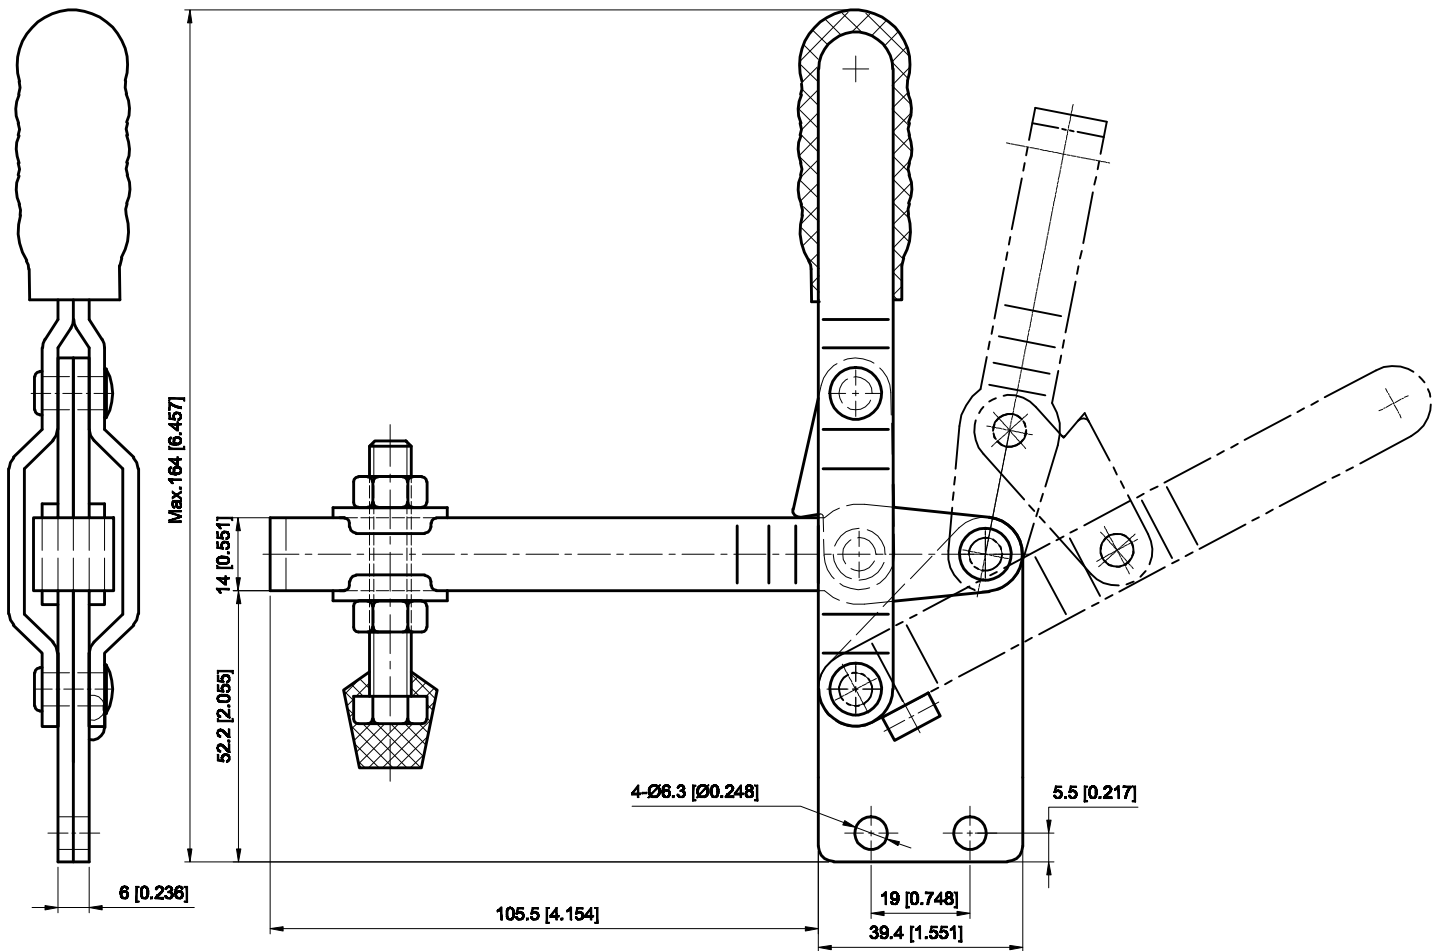

PART NUMBER: CH-101-EI

BAR OPENS:100°
HANDLE OPENS:60°
SPINDLE SUPPLIED:CH-FC-56212