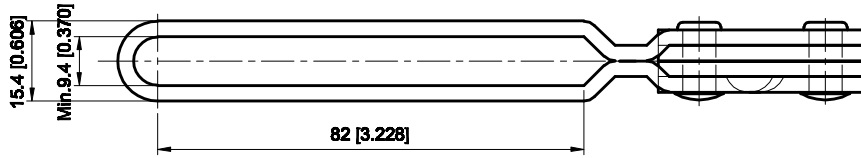

PART NUMBER: CH-101-EI

BAR OPENS:100°
HANDLE OPENS:60°
SPINDLE SUPPLIED:CH-FC-56212